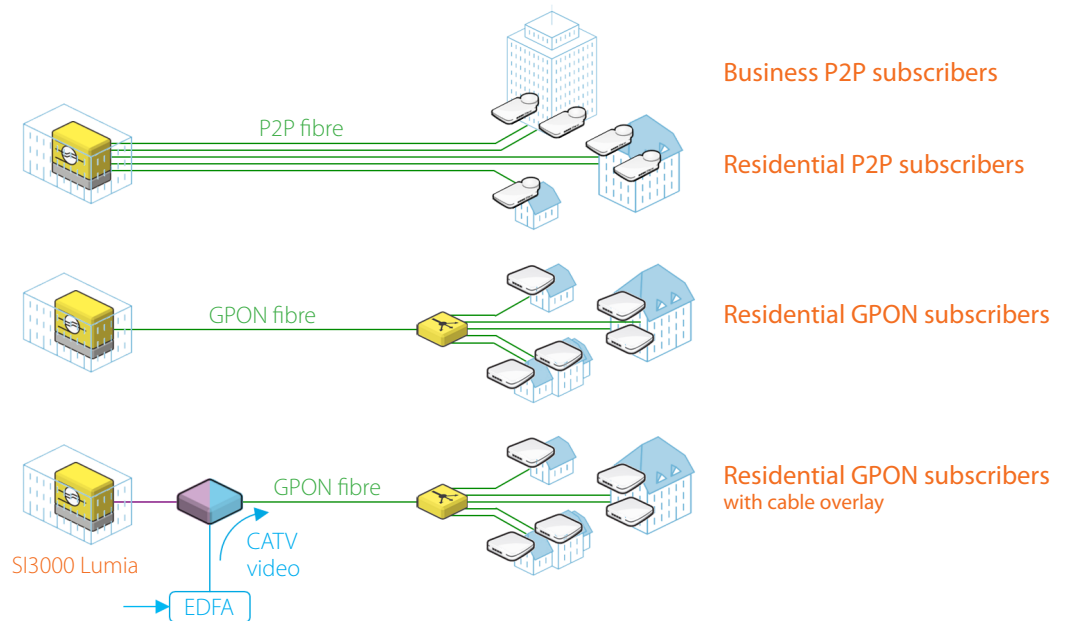

Key features:

- High-density active and passive access nodes
- BBF TR-101 and TR-156 compliant feature set
- Feature set ready for PPPoE or IPoE environments
- Easy management and integration using service profiles
- Centralised or local web based management

FTTH DEPLOYMENT OPTIONS

MULTI-SERVICE ACCESS NODE

SI3000 Lumia

Key elements of the solution:

- SI3000 Lumia as a high-density FTTH access and aggregation node
- Inbox managed home gateways for multi-play service providers
- SI3000 MNS to manage the network, provision services and subscribers